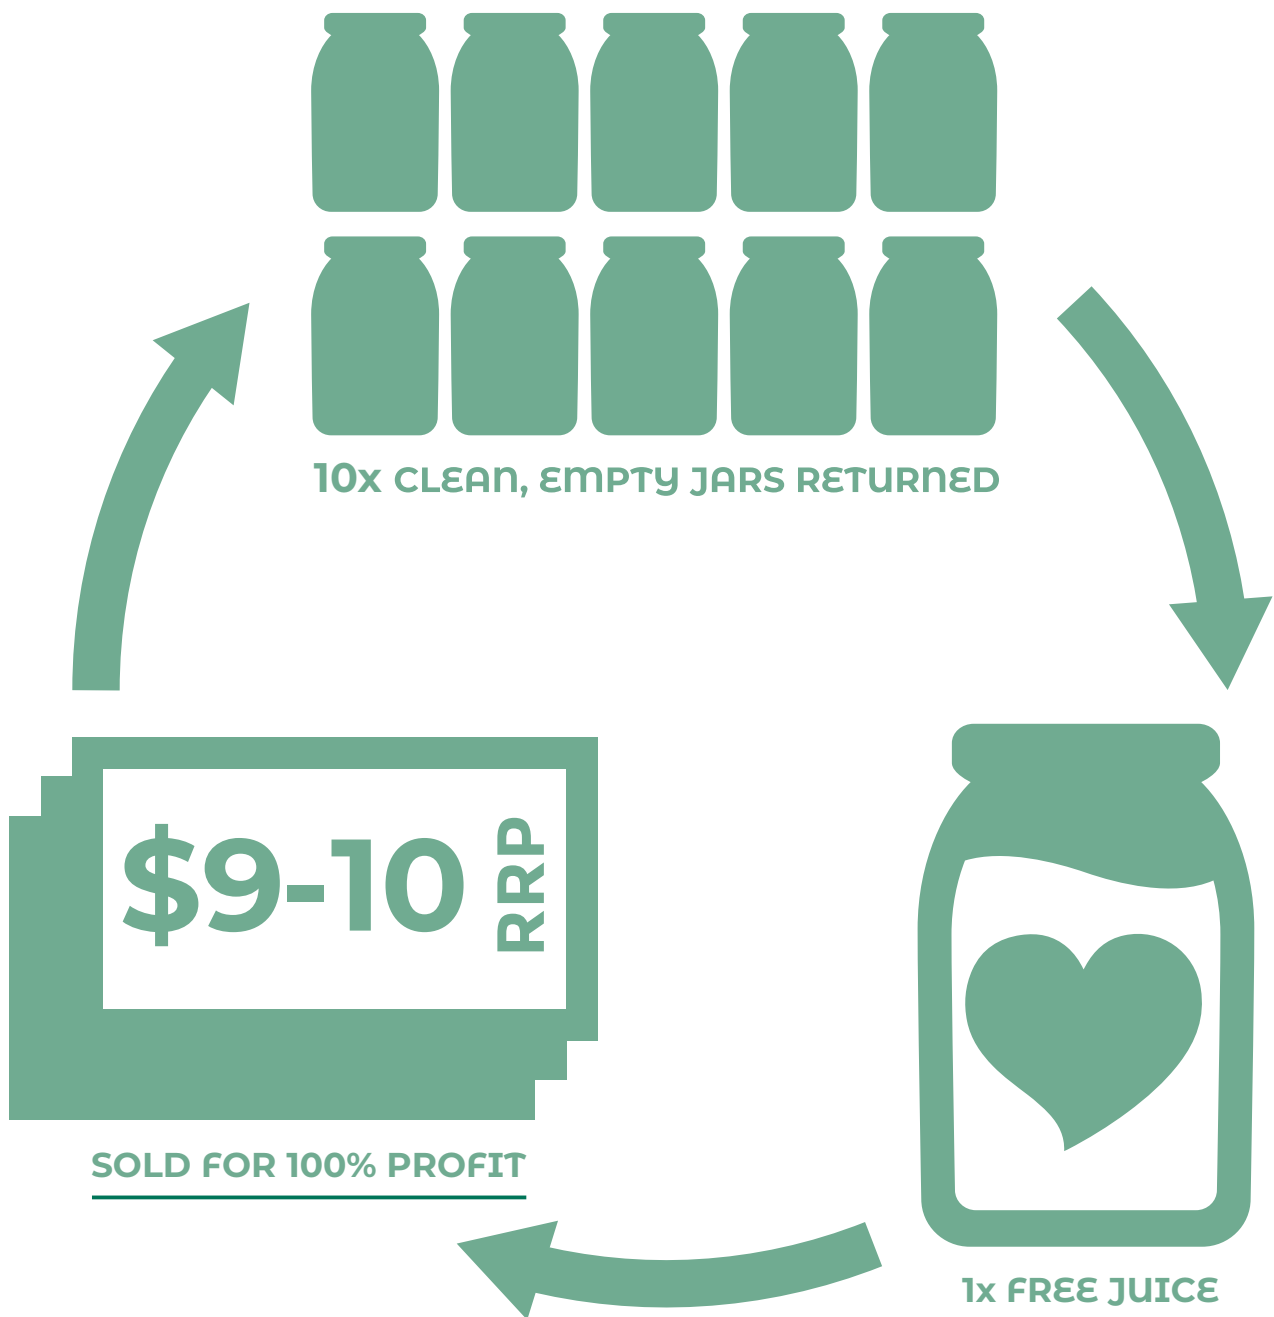

RECYCLING INCENTIVE

We encourage you to help us recycle and give our jars a second life. So for every 10x jars you return, you'll receive 1x free juice with your next order. A healthier planet means a happier you!